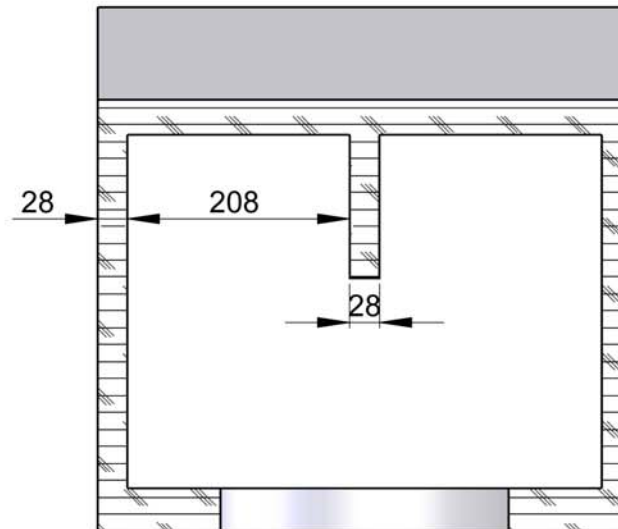

Länge Bassreflex-Rohr: 35 cm
Port length: 35 cm

NAME	SIGNATURE	DATE	SCALE	0,2	TITLE
DRAWN	ST. Hamers	30.01.2008	SIZE	A3	Project:
CHKD			WEIGHT		
APP'VD			TOLERANCE		Revision:
			MATERIAL:		
			GRINDING DIRECTION		1
			SURFACE TEXTURE		

SPXL 12 Bassreflex / vented

HELIX

	NAME	SIGNATURE	DATE	SCALE	0.2	TITLE:
DRAWN	ST. Hamers		30.01.2008	SIZE	A3	SPXL 12 geschlossen / sealed
CHKD				WEIGHT		
APPVD				TOLERANCE		Project:
				MATERIAL:		
						Revision:
						1
				GRINDING DIRECTION SURFACE TEXTURE		