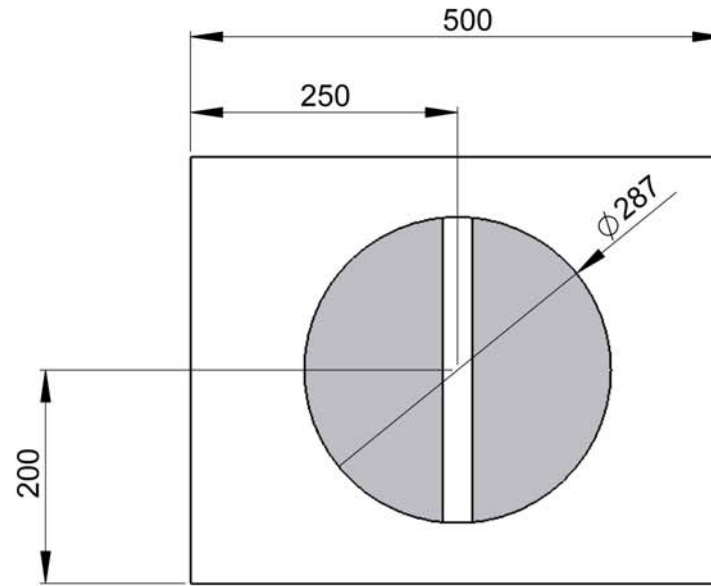

Länge Bassreflex-Rohr: 35 cm
Port length: 35 cm

NAME	SIGNATURE	DATE	SCALE	0,2	TITLE
DRAWN	ST. Hamers	30.01.2008	SIZE	A3	Project:
CHKD			WEIGHT		
APP'VD			TOLERANCE		Revision:
			MATERIAL:		
			GRINDING DIRECTION		1
			SURFACE TEXTURE		

SPXL 12 Bassreflex / vented

HELIX

	NAME	SIGNATURE	DATE	SCALE	0.2	TITLE:
DRAWN	ST. Hamers		30.01.2008	SIZE	A3	SPXL 12 geschlossen / sealed
CHKD				WEIGHT		
APPVD				TOLERANCE		Project:
				MATERIAL:		
						Revision:
						1
				GRINDING DIRECTION SURFACE TEXTURE		