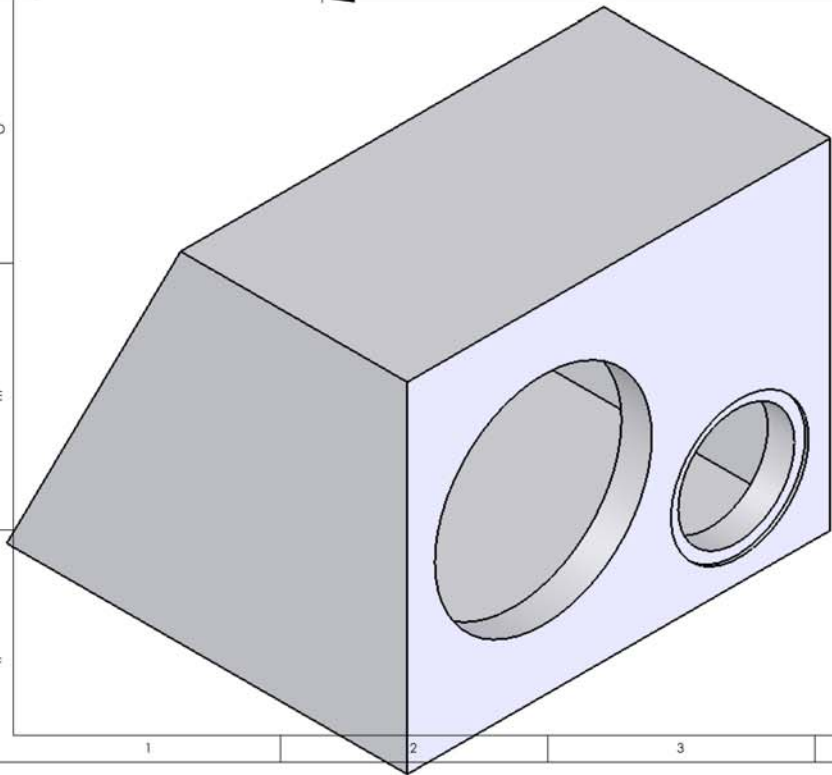

Länge Bassreflex-Rohr: 35 cm
Port length: 35 cm

NAME	SIGNATURE	DATE	SCALE	0,2	TITLE
DRAWN	ST. Hamers	30.01.2008	SIZE	A3	Project:
CHKD			WEIGHT		
APP'VD			TOLERANCE		Revision:
			MATERIAL:		
			GRINDING DIRECTION		1
			SURFACE TEXTURE		

SPXL 12 Bassreflex / vented

HELIX

	NAME	SIGNATURE	DATE	SCALE	0.2	TITLE:
DRAWN	ST. Hamers		30.01.2008	SIZE	A3	SPXL 12 geschlossen / sealed
CHKD				WEIGHT		
APPVD				TOLERANCE		Project:
				MATERIAL:		
						Revision:
						1
				GRINDING DIRECTION SURFACE TEXTURE		