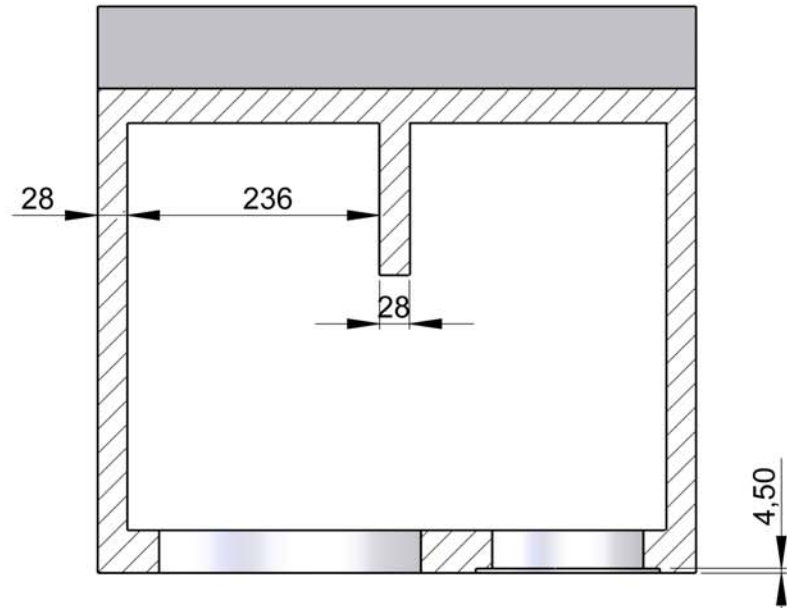

Länge Bassreflex-Rohr: 35 cm
Port length: 35 cm

NAME	SIGNATURE	DATE	SCALE	0,2	TITLE
DRAWN	ST. Hamers	30.01.2008	SIZE	A3	Project:
CHKD			WEIGHT		
APP'VD			TOLERANCE		Revision:
			MATERIAL:		
			GRINDING DIRECTION		1
			SURFACE TEXTURE		

SPXL 12 Bassreflex / vented

HELIX

	NAME	SIGNATURE	DATE	SCALE	0.2	TITLE:
DRAWN	ST. Hamers		30.01.2008	SIZE	A3	SPXL 12 geschlossen / sealed
CHKD				WEIGHT		
APPVD				TOLERANCE		Project:
				MATERIAL:		
						Revision:
						1
				GRINDING DIRECTION SURFACE TEXTURE		