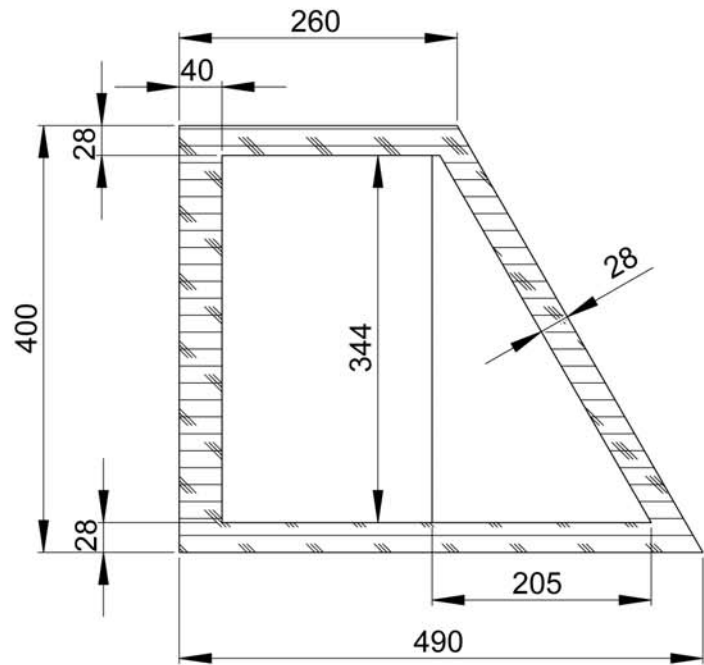

Länge Bassreflex-Rohr: 35 cm
Port length: 35 cm

NAME	SIGNATURE	DATE	SCALE	0,2	TITLE
DRAWN	ST. Hamers	30.01.2008	SIZE	A3	Project:
CHKD			WEIGHT		
APP'VD			TOLERANCE		Revision:
			MATERIAL:		
			GRINDING DIRECTION		1
			SURFACE TEXTURE		

SPXL 12 Bassreflex / vented

HELIX

	NAME	SIGNATURE	DATE	SCALE	0.2	TITLE:
DRAWN	ST. Hamers		30.01.2008	SIZE	A3	SPXL 12 geschlossen / sealed
CHKD				WEIGHT		
APPVD				TOLERANCE		Project:
				MATERIAL:		
						Revision:
						1
				GRINDING DIRECTION SURFACE TEXTURE		