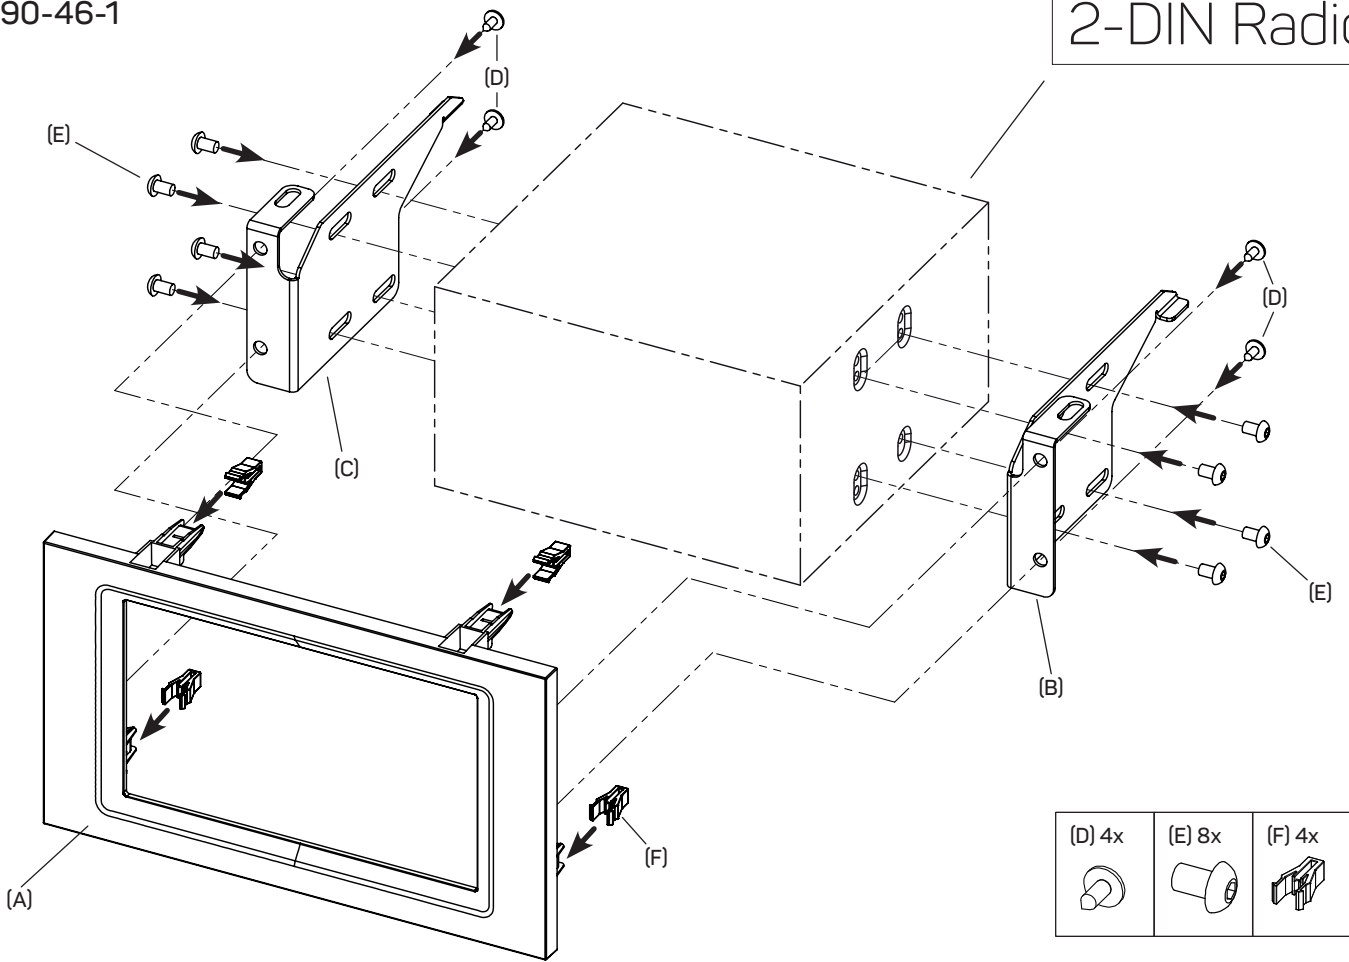

381190-46-1

2-DIN Radio