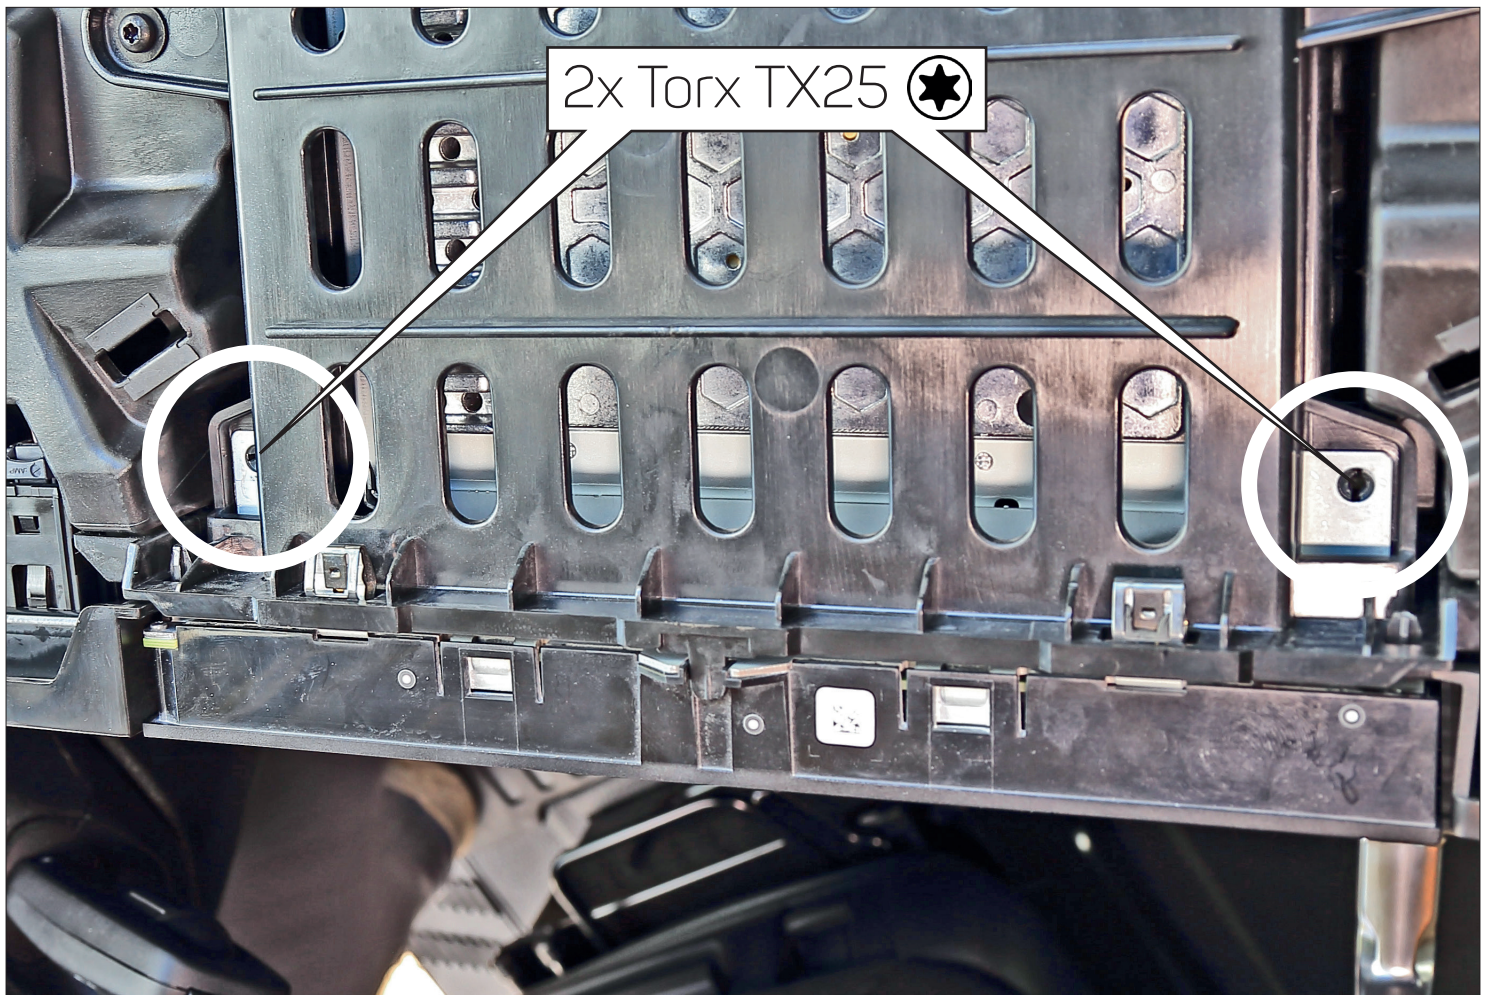

2x Torx TX25